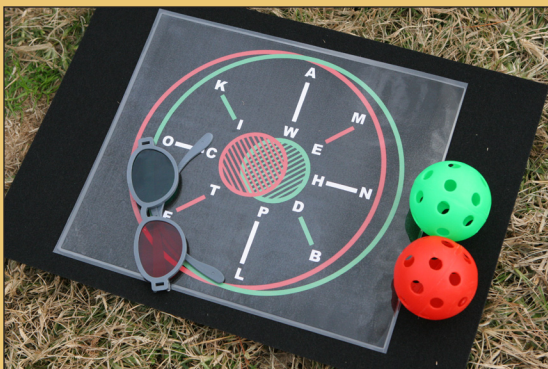

Wood Slot Bat
 \$32.00

Ratner Bat 33"
Ratner Bat Jr. 29"
 Use only baseballs
 \$75.00

Plastic Flat Bat 32"
Plastic Flat Bat Jr. 27"
 \$75.00

Battle Bat 29"
 \$75.00

Vision Training Kit
3D Glasses/Target
 Red & Green Wiffle Ball
 \$20.00